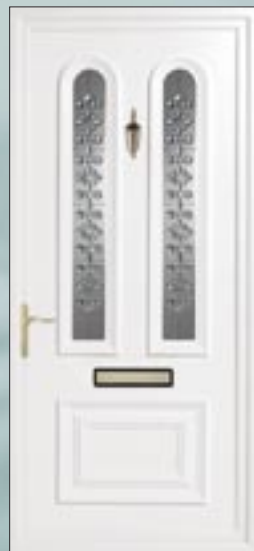

**Papworth
RB5 Clear**